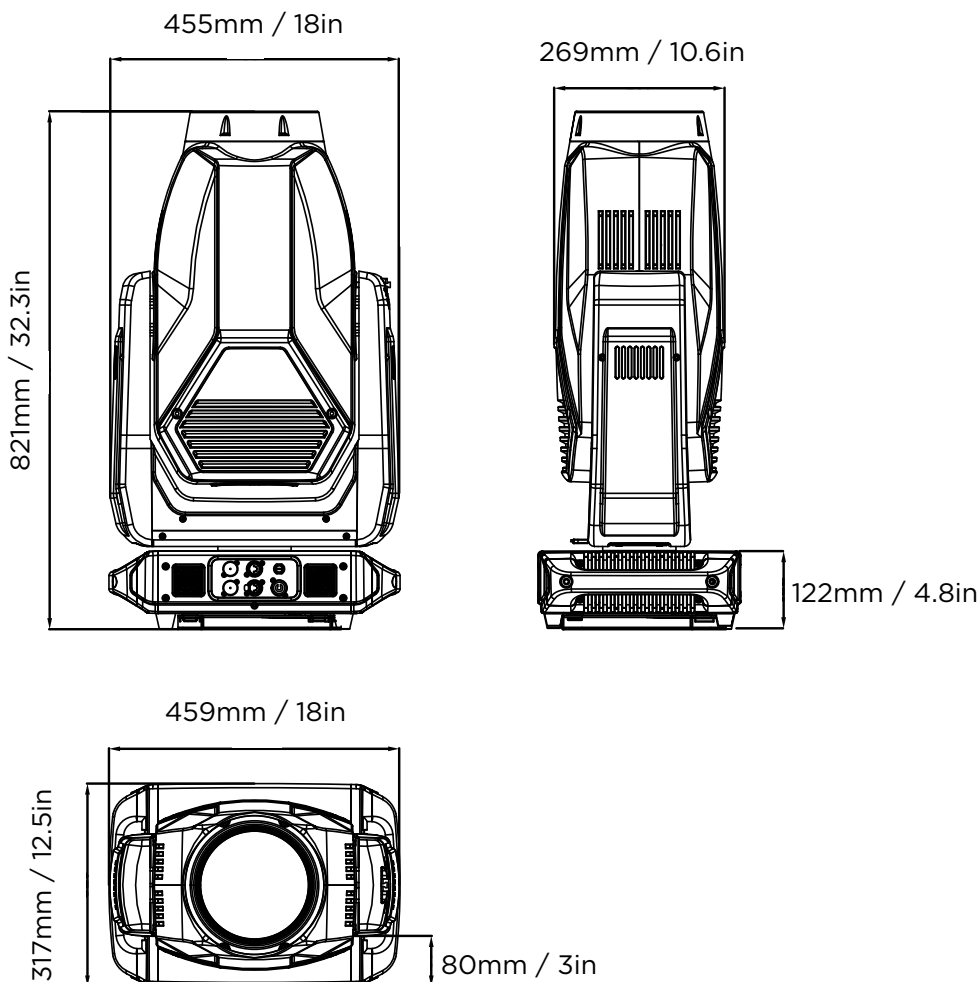

VARI***LITE**

VLZ SPOT

SOURCE		
Type	LED	
Wattage	620W	
OPTICAL PERFORMANCE		
Lumen output (max.)	25,000	
Color temperature source	8000K	
Color temperature output	7000K	
CRI / Ra	>70	
Dimming system	Electronic 16-bit	
BEAM		
Beam angle	7-50°	
IMAGING		
Gobo 1	Glass interchangeable rotation 7 + open	
Gobo 2	Glass interchangeable rotation 7 + open	
Gobo 3	Glass interchangeable fixed 8 + open	
Prism	3 facet round	
Frost	3 way frost system	
Framing shutters / beam shaping	No	
Iris	Yes	
COLOR		
Color system	CMY, variable CTO 2 x fixed color wheels 6 + open	
MOVEMENT		
Pan / tilt	540° / 270°	
DATA PROTOCOLS		
Controls	DMX512-A / RDM, Art-Net™	
DMX channels	42	
POWER		
Operating voltage	100-240VAC, 50/60Hz	
ENVIRONMENT		
Operating temperature	°C	°F
	-10-45°	14-113°
PHYSICALS		
IP rating	IP20	
Finish	Black	
Construction	Metal frame, engineering plastic covers	

VARI***LITE**

VLZ SPOT

DIMENSIONS		mm	in
H x W x L		458 x 316 x 809	18 x 12.4 x 31.9
Hanging centers		682	27.875
WEIGHT		kg	lb
Weight		44	97
WARRANTY & APPROBATION			
Warranty		2 years	
Approvals / listings		CE, ETL, UL, FCC CSA, RoHS, ISO 9001	