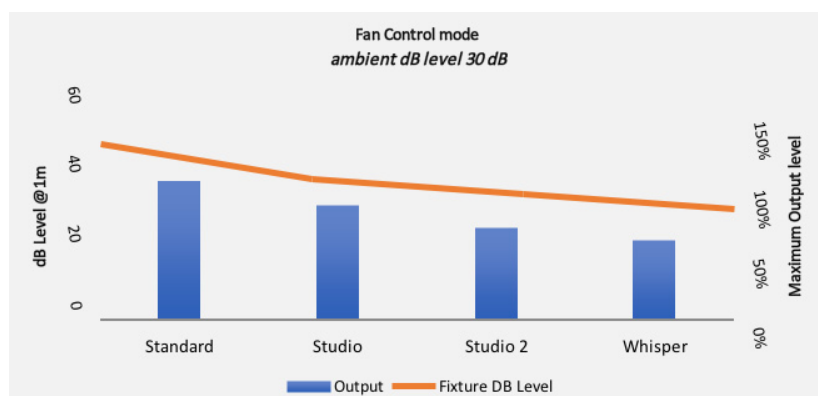

VLZ SPOT

FEATURES & BENEFITS

- 25,000 lumen output.
- Wide zoom range 7-50° zoom.
- Large stage impact 180mm (7") front lens.
- Multiple fan level controls:
  - Standard
  - Studio
  - Studio 2
  - Whisper
- 16-bit dimmer control with 4 sectable curves.
- Camera friendly - separate frequency and gamma control of LED array.
- Full color mixing and color effects CYM + CTO 2 color wheels total of 12 fixed color shake and wheel spin functions.
- Projection and mid-air effects:
  - Gobo wheel 1 & 2: 7 interchangeable fully rotating and indexing gobos
  - Gobo wheel 2: 7 interchangeable fixed gobos.
- Multi beam effects 3 facet prism.
- Beam edge softening - 3-way frost control.
- Beam reduction ol - variable Iris.
- Fast, accurate and repeatable movement on all functions.

VLZ SPOT FAN CONTROL MODES

Mode	Output	Ambient	Fixture dB level	Distance
Standard	100%	30	50.8 dB	1m / 3.3ft
Studio	83%	30	41.0 dB	1m / 3.3ft
Studio 2	67%	30	36.5 dB	1m / 3.3ft
Whisper	58%	30	32.3 dB	1m / 3.3ft