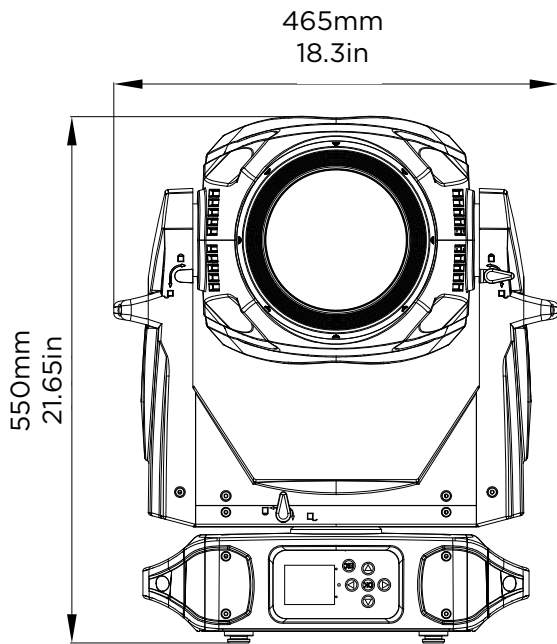

VARI***LITE**

VL2600 SPOT

VL2600 SPOT

VL2600 SPOT

ORDER CODE

Vari-Lite VL2600 Spot fixture
c/w 2x hanging rails and TrueOne powerCON input connector

88-105-6950-00

Luminaire programming kit

PEGASUS

WHEEL 1

1	Open slot	
2	Night Sky	
3	Circle of Ovals	
4	Bricked Out	
5	Punch Card	
6	Swirl	
7	Honeycomb Reverse	
8	On the Rocks*	* Glass Gag