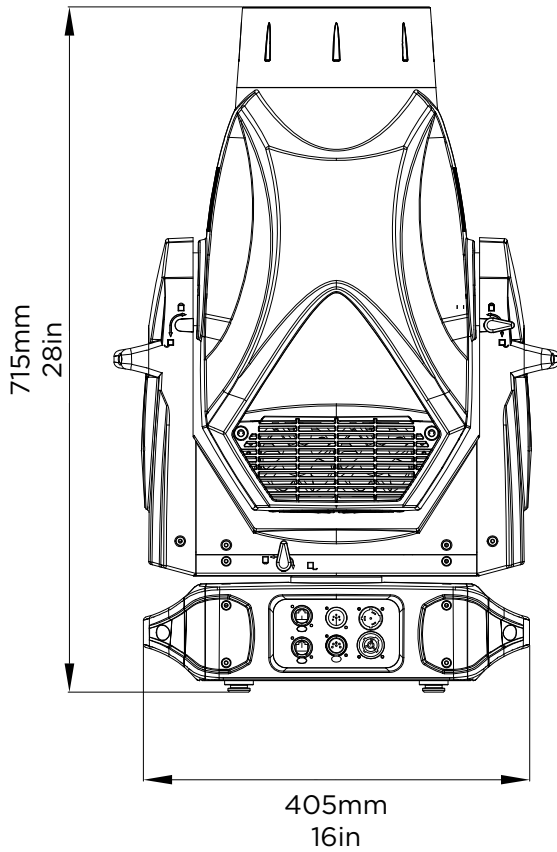

VARI***LITE**

VL2600 SPOT

VL2600 SPOT

VL2600 SPOT

ORDER CODE

Vari-Lite VL2600 Spot fixture
c/w 2x hanging rails and TrueOne powerCON input connector

88-105-6950-00

Luminaire programming kit

PEGASUS

WHEEL 1

1	Open slot	
2	Night Sky	
3	Circle of Ovals	
4	Bricked Out	
5	Punch Card	
6	Swirl	
7	Honeycomb Reverse	
8	On the Rocks*	* Glass Gag