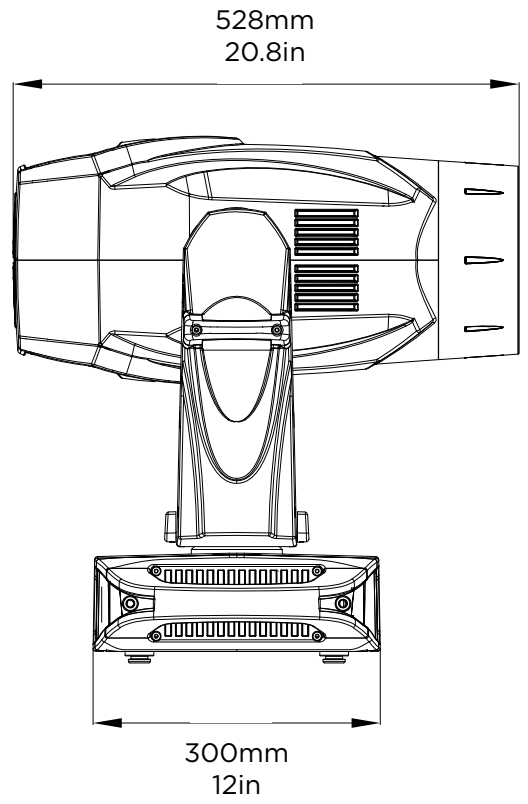

VARI***LITE**

VL2600 SPOT

VL2600 SPOT

VL2600 SPOT

ORDER CODE

Vari-Lite VL2600 Spot fixture
c/w 2x hanging rails and TrueOne powerCON input connector

88-105-6950-00

Luminaire programming kit

PEGASUS

WHEEL 1

1	Open slot	
2	Night Sky	
3	Circle of Ovals	
4	Bricked Out	
5	Punch Card	
6	Swirl	
7	Honeycomb Reverse	
8	On the Rocks*	* Glass Gag