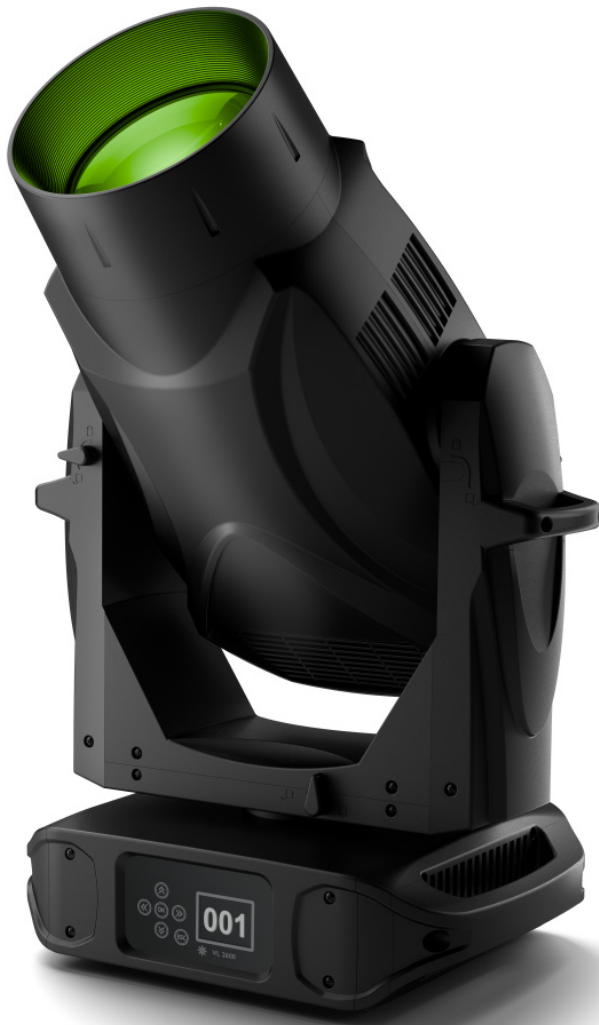

## VL2600 SPOT

The VL2600 Spot is designed with top-class performance and cost-effective ownership in mind. It produces 19,000 lumens of high color temperature, high contrast light output from its state-of-the-art 550W light engine, with a class-leading zoom range of 7-48°.

Expanding on the color range of the VL2500, it offers a broader choice of saturated colors whilst maintaining the familiar Vari-Lite color palette from the CMY color system with variable CTO adjustment. Effects features include Iris, two rotating gobo wheels and one fixed, plus additional color wheel, prism and variable frost. Compact, lightweight, fast and accurate, the VL2600 Spot is engineered to be easy to use, prep and maintain.

# VL2600 SPOT

## FEATURES & BENEFITS

- Lower power consumption - approx. 820W (550W LED engine)
- High output - 19,000 lumens
- High color temperature - 7200 CCT
- Good color rendering:
  - CRI 81
  - TM30 Rf/80 Rg/94
- Flat, even beam
- High contrast ratio
- Wide zoom range - 7° to <48°
- Color mixing - CMY + variable CTO
- Fixed color wheel (7+ open)
- Beam reduction - Iris
- Compact design - 464 x 300 x 715mm (18 x 12 x 28in).  
Weight 32kg (70.5lb)
- Fast and accurate movement (FP=3s, FT=2s)
- Projected Image:
  - 2 rotating gobo wheels (7+ open glass gobos)
  - 1 fixed gobo wheel (8+ open glass gobos)
- Spilt-beam effects - 1 x 3-facet prism
- Beam diffusion - variable frost